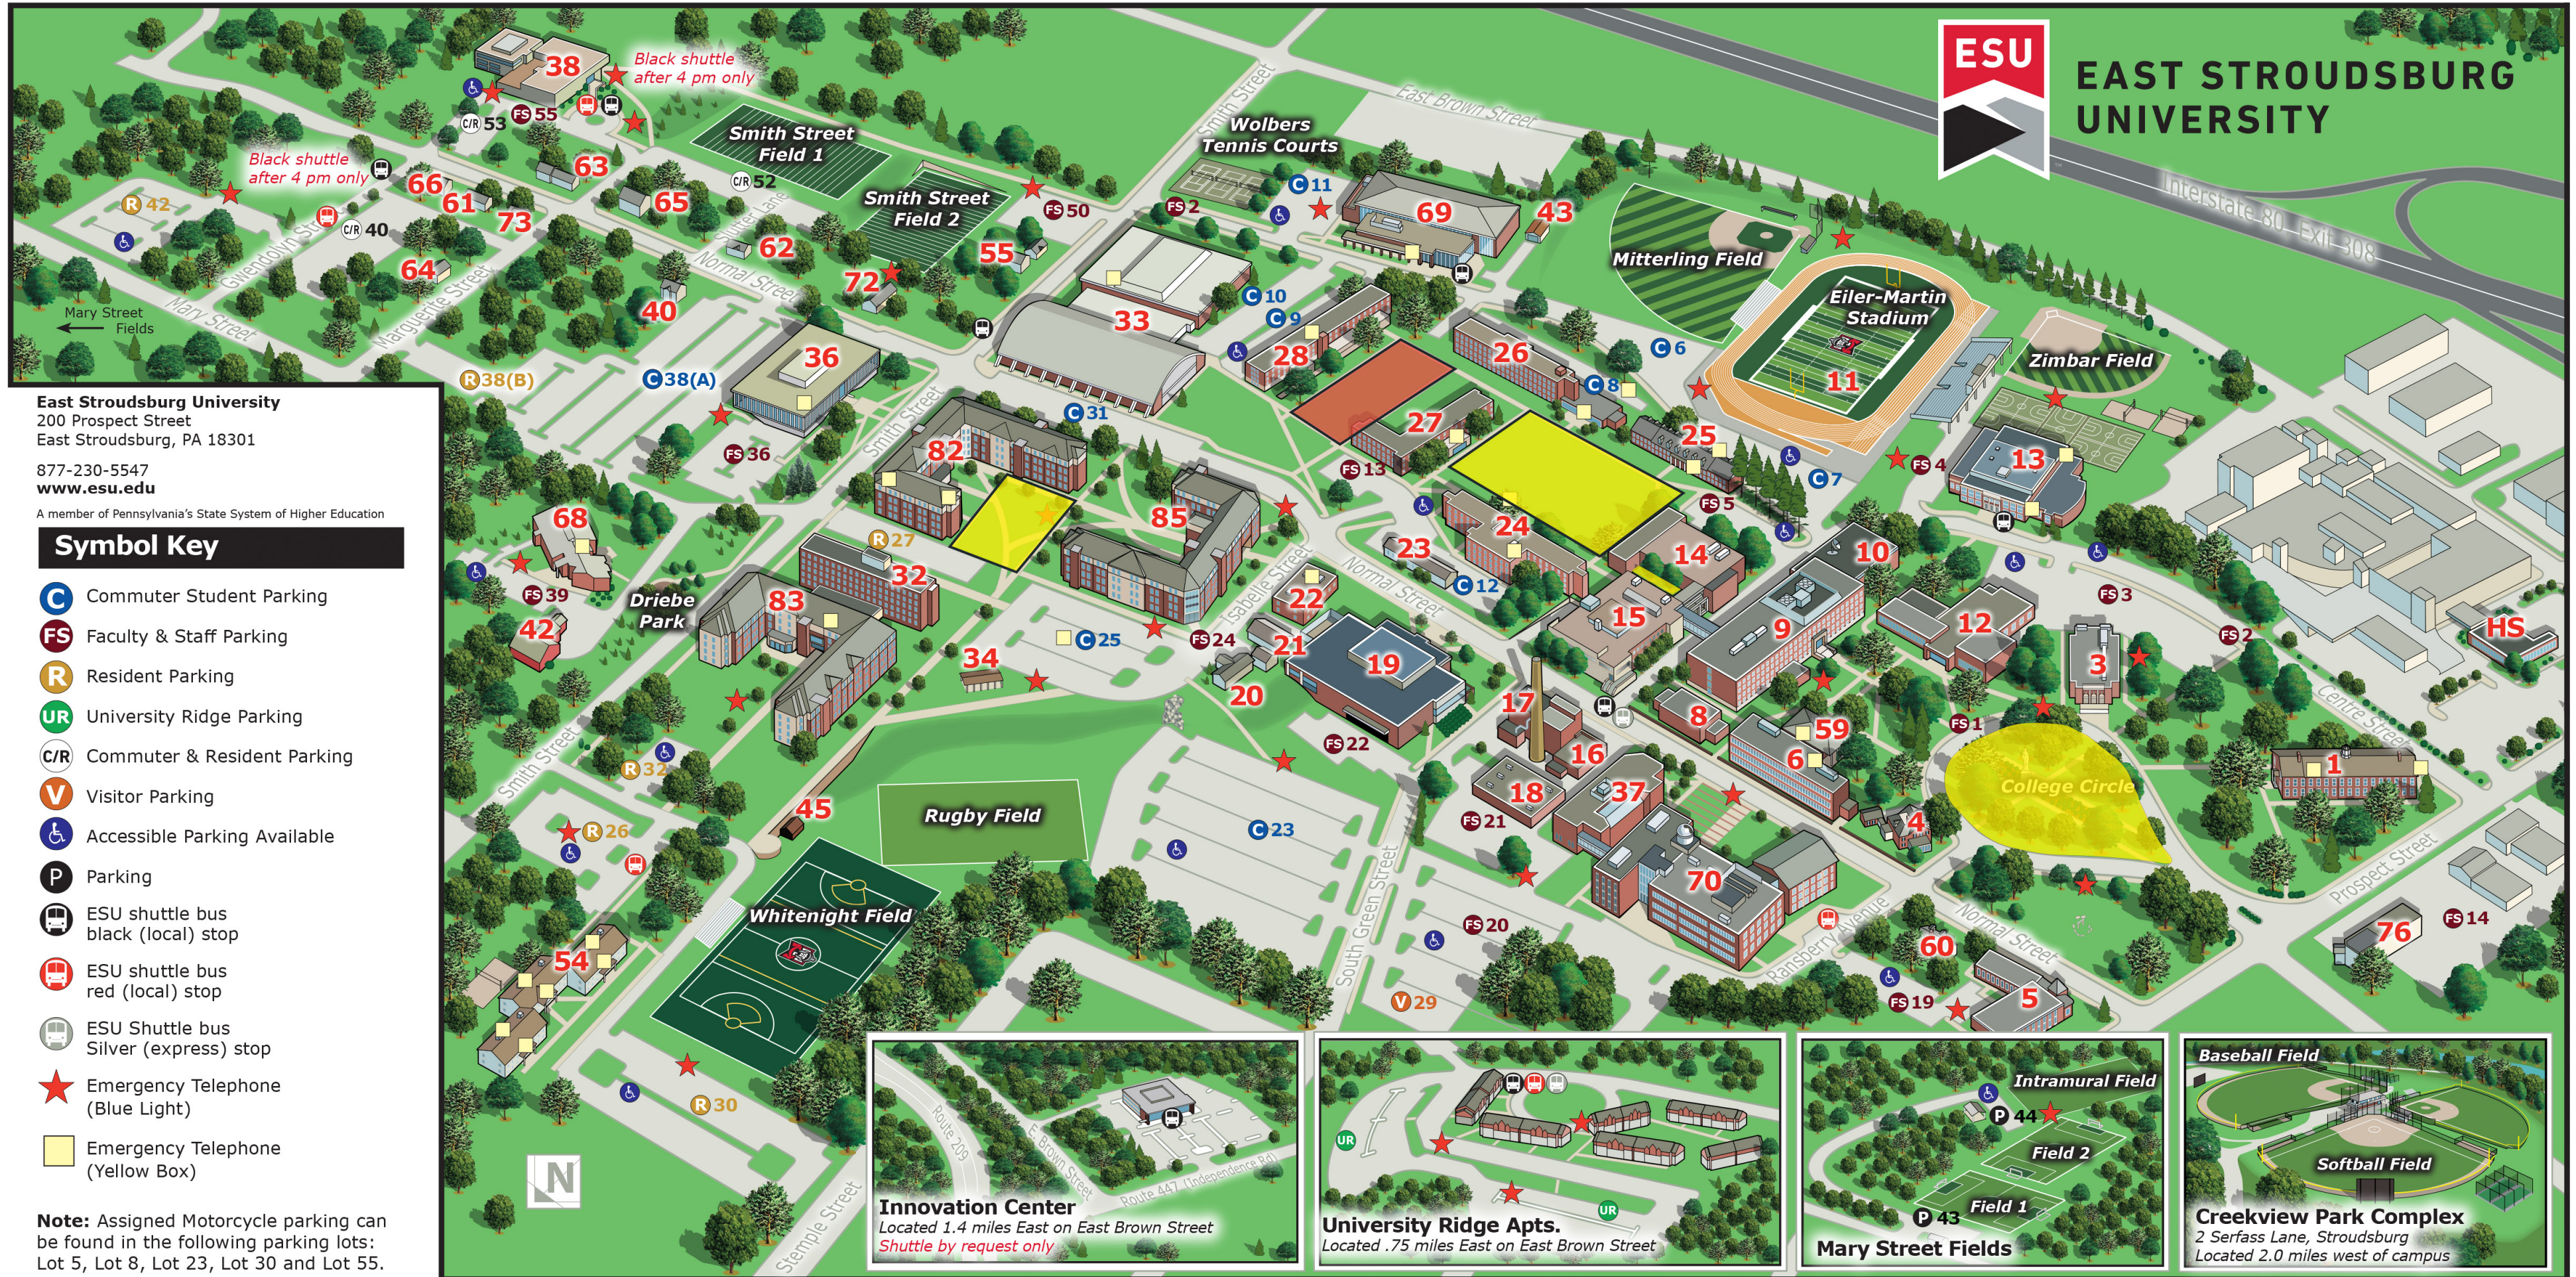

EAST STROUDSBURG UNIVERSITY

East Stroudsburg University
200 Prospect Street
East Stroudsburg, PA 18301
877-230-5547
www.esu.edu
A member of Pennsylvania's State System of Higher Education

Symbol Key

- C Commuter Student Parking
- FS Faculty & Staff Parking
- R Resident Parking
- UR University Ridge Parking
- C/R Commuter & Resident Parking
- V Visitor Parking
- ♿ Accessible Parking Available
- P Parking
- 🚌 ESU shuttle bus black (local) stop
- 🚌 ESU shuttle bus red (local) stop
- 🚌 ESU Shuttle bus Silver (express) stop
- ★ Emergency Telephone (Blue Light)
- Emergency Telephone (Yellow Box)

Note: Assigned Motorcycle parking can be found in the following parking lots: Lot 5, Lot 8, Lot 23, Lot 30 and Lot 55.

1. DeNike Center for Human Services
3. Abeloff Center for the Performing Arts
4. President's Residence
5. Reibman Administration Building
6. Gessner Science Hall
8. Computing Center
9. Stroud Hall
10. McGarry Communications Center
11. Eiler-Martin Stadium
12. Rosenkrans Hall
13. Zimbar-Liljenstein Hall
14. Center for Hospitality Management
15. University Center

16. Facilities Management Complex
17. Utility Plant
18. Institutional Storeroom and Garage
19. Dansbury Commons
20. D.G.S. Field Office
21. Facilities Management Annex
22. Flagler-Metzgar Center
23. Upward Bound Center [285 Normal Street]
24. Laurel Residence Hall
25. Monroe Hall
26. Minsi Residence Hall
27. Shawnee Residence Hall

28. Linden Residence Hall
32. Lenape Residence Hall
33. Koehler Fieldhouse & Natatorium
34. Dave Carlyon Pavilion
36. Kemp Library
37. Moore Biology Hall
38. Fine and Performing Arts Center
40. 420 Normal Street
42. Spangenburg Farm Barn & Storage [106 Smith Street]
43. Mitterling Field Storage
45. Whitenight Field Locker Room
54. University Apartments

55. 216 Smith Street
59. Joseph H. & Mildred E. Beers Lecture Hall
60. Office of Multicultural Affairs [96 Normal Street]
61. 434 Normal Street
62. 411 Normal Street
63. ROTC [427 Normal Street]
64. Facilities General Services [162 Marguerite Street]
65. 417 Normal Street
66. 432 Normal Street
68. Henry A. Ahnert Jr. Alumni Center
69. Mattioli Recreation Center

70. Warren E. '55 & Sandra Hoeffner Science and Technology Center
72. Conference Services [403 Normal Street]
73. Philosophy & Religious Studies [428 Normal Street]
76. Procurement and Contracting [145 Ridgeway]
80. ESU Innovation Center [Dr. Jane Huffman Wildlife Genetics Institute 562 Independence Road]
82. Hemlock Suites [Campus Police, Residence Life]

83. Hawthorn Suites [Fitness Center]
85. Sycamore Suites [Health & Wellness, Title IX, Student Conduct & Community Standards]
3. HS ESU Health Services at Lehigh Valley Hospital - Pocono
4. UR University Ridge Apartments