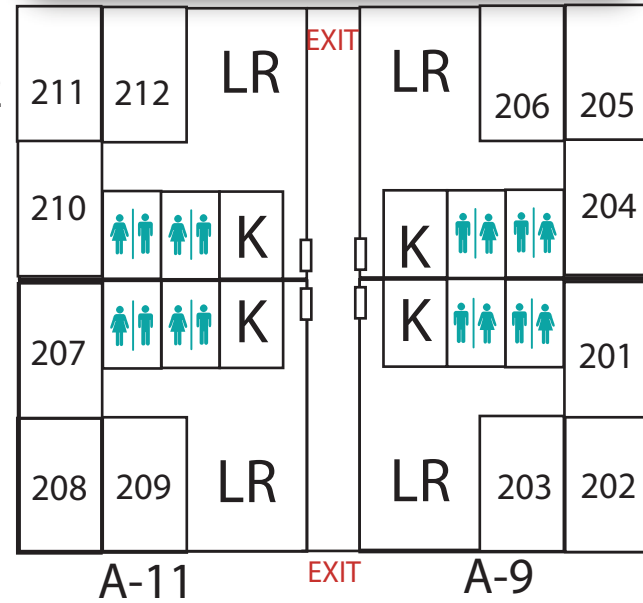

## Details:

- ▶ All rooms are single occupancy.
- ▶ Rooms are not drawn to scale.
- ▶ Approximate room size: 11'x13'

Ground Floor

Second Floor

Library

## KEY:

- Male Apts
- Female Apts
- = Bathroom
- = Door
- K = Kitchen
- LR = Living Room

First Floor

Third Floor

## Details:

- ▶ All rooms are single occupancy.
- ▶ Rooms are not drawn to scale.
- ▶ Approximate room size: 11'x13'

Second Floor

Third Floor

Library