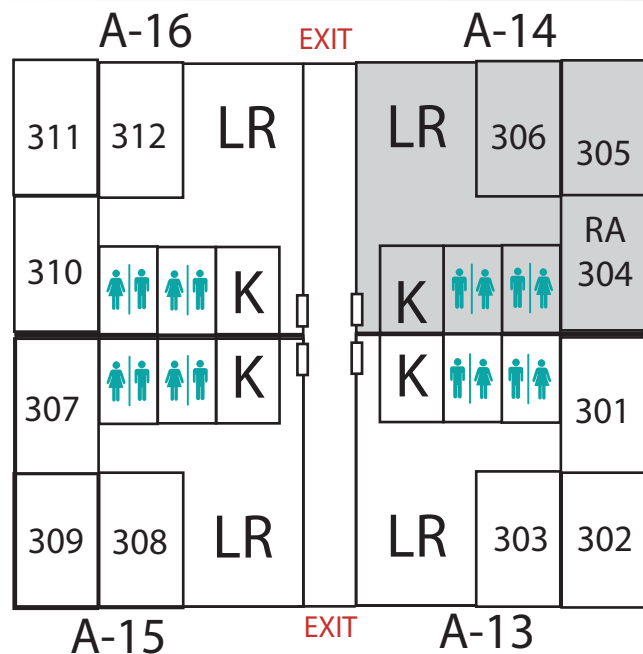

## Details:

- ▶ All rooms are single occupancy.
- ▶ Rooms are not drawn to scale.
- ▶ Approximate room size: 11'x13'

Ground Floor

Second Floor

Library

## KEY:

- Male Apts
- Female Apts
- = Bathroom
- = Door
- K = Kitchen
- LR = Living Room

First Floor

Third Floor

## Details:

- ▶ All rooms are single occupancy.
- ▶ Rooms are not drawn to scale.
- ▶ Approximate room size: 11'x13'

Second Floor

Third Floor

Library