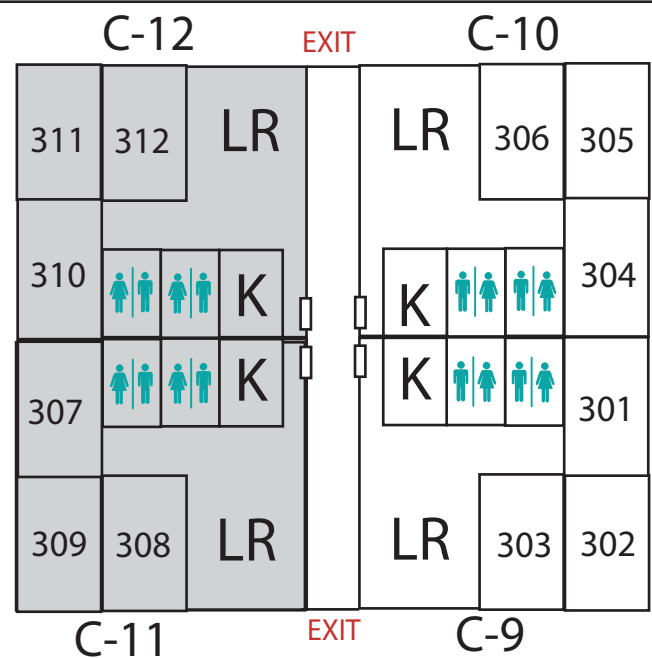

## Details:

- ▶ All rooms are single occupancy.
- ▶ Rooms are not drawn to scale.
- ▶ Approximate room size: 11'x13'

Ground Floor

Second Floor

Library

## Details:

- ▶ All rooms are single occupancy.
- ▶ Rooms are not drawn to scale.
- ▶ Approximate room size: 11'x13'

## KEY:

Male Apts

Female Apts

♂♂ = Bathroom

□ = Door

K = Kitchen

LR = Living Room

First Floor

Second Floor

Third Floor

Library