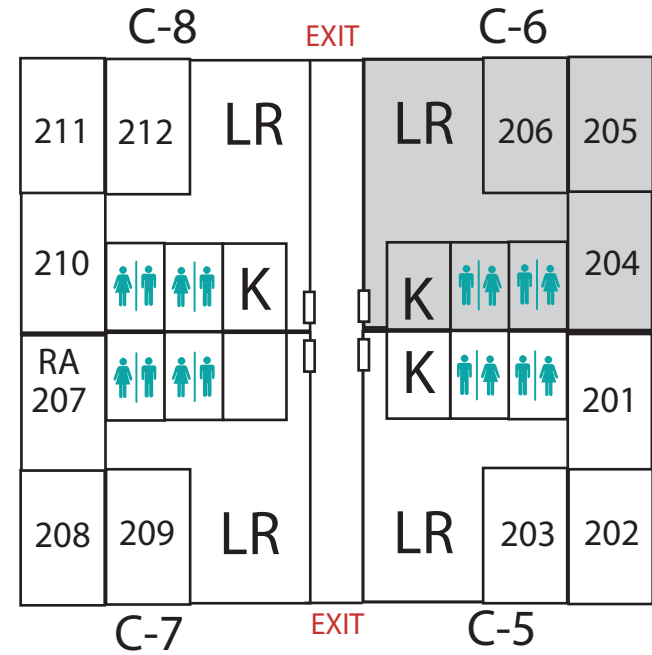

## Details:

- ▶ All rooms are single occupancy.
- ▶ Rooms are not drawn to scale.
- ▶ Approximate room size: 11'x13'

Ground Floor

Second Floor

Library

## Details:

- ▶ All rooms are single occupancy.
- ▶ Rooms are not drawn to scale.
- ▶ Approximate room size: 11'x13'

## KEY:

Male Apts

Female Apts

♂♂ = Bathroom

□ = Door

K = Kitchen

LR = Living Room

First Floor

Second Floor

Third Floor

Library