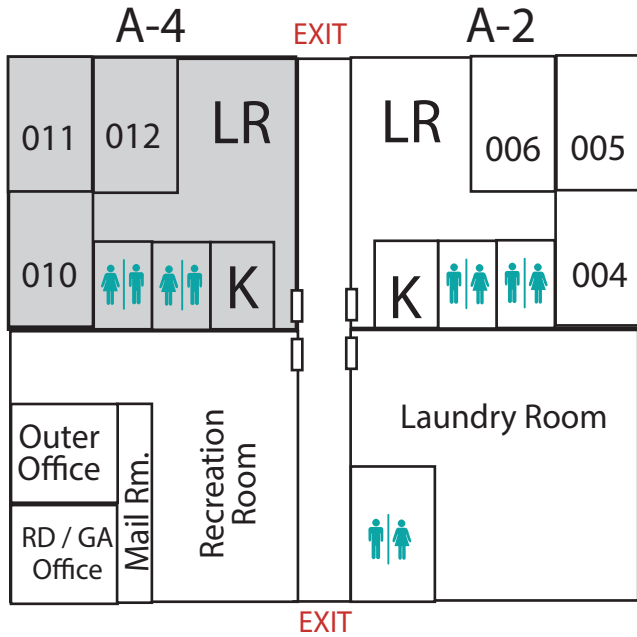

## Details:

- ▶ All rooms are single occupancy.
- ▶ Rooms are not drawn to scale.
- ▶ Approximate room size: 11'x13'

Ground Floor

Second Floor

Library

## KEY:

- Male Apts
- Female Apts
- = Bathroom
- = Door
- K = Kitchen
- LR = Living Room

First Floor

Third Floor

## KEY:

Male Apts

Female Apts

♂♂ = Bathroom

□ = Door

K = Kitchen

LR = Living Room

First Floor

Second Floor

Third Floor

Library