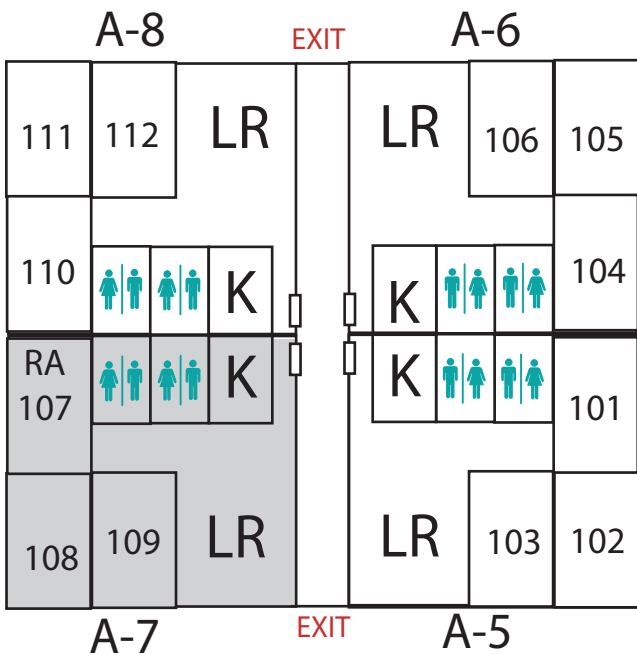

## Details:

- ▶ All rooms are single occupancy.
- ▶ Rooms are not drawn to scale.
- ▶ Approximate room size: 11'x13'

Ground Floor

Second Floor

Library

## KEY:

- Male Apts
- Female Apts
- = Bathroom
- = Door
- K = Kitchen
- LR = Living Room

First Floor

Third Floor

## Details:

- ▶ All rooms are single occupancy.
- ▶ Rooms are not drawn to scale.
- ▶ Approximate room size: 11'x13'

Second Floor

Third Floor

Library