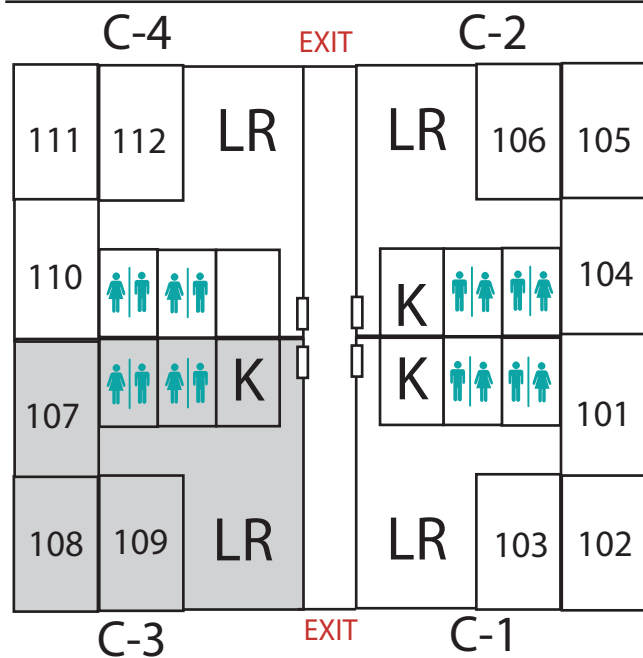

## Details:

- ▶ All rooms are single occupancy.
- ▶ Rooms are not drawn to scale.
- ▶ Approximate room size: 11'x13'

Ground Floor

Second Floor

Library

## Details:

- ▶ All rooms are single occupancy.
- ▶ Rooms are not drawn to scale.
- ▶ Approximate room size: 11'x13'

## KEY:

Male Apts

Female Apts

♂♂ = Bathroom

□ = Door

K = Kitchen

LR = Living Room

First Floor

Second Floor

Third Floor

Library