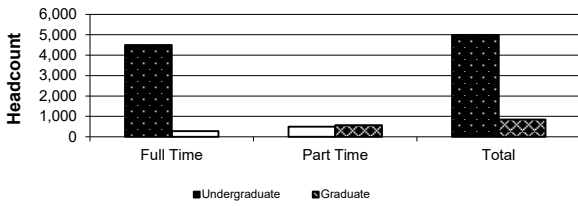

Enrollment Characteristics

Fall 2020 Enrollment

	Full Time	Part Time	Total
Undergraduate	4,499	496	4,995
Graduate	278	569	847
Total	4,777	1,065	5,842

	Graduate	Undergraduate	Total
Continuing	674	3,453	4,127
1st-time Student	136	952	1,088
Grad 2nd Degree	-	-	0
Readmit	-	137	137
Internal Transfer	-	-	0
Transfer	-	373	373
2nd Bachelors	-	13	13
Other**	37	67	104
Total	847	4,995	5,842