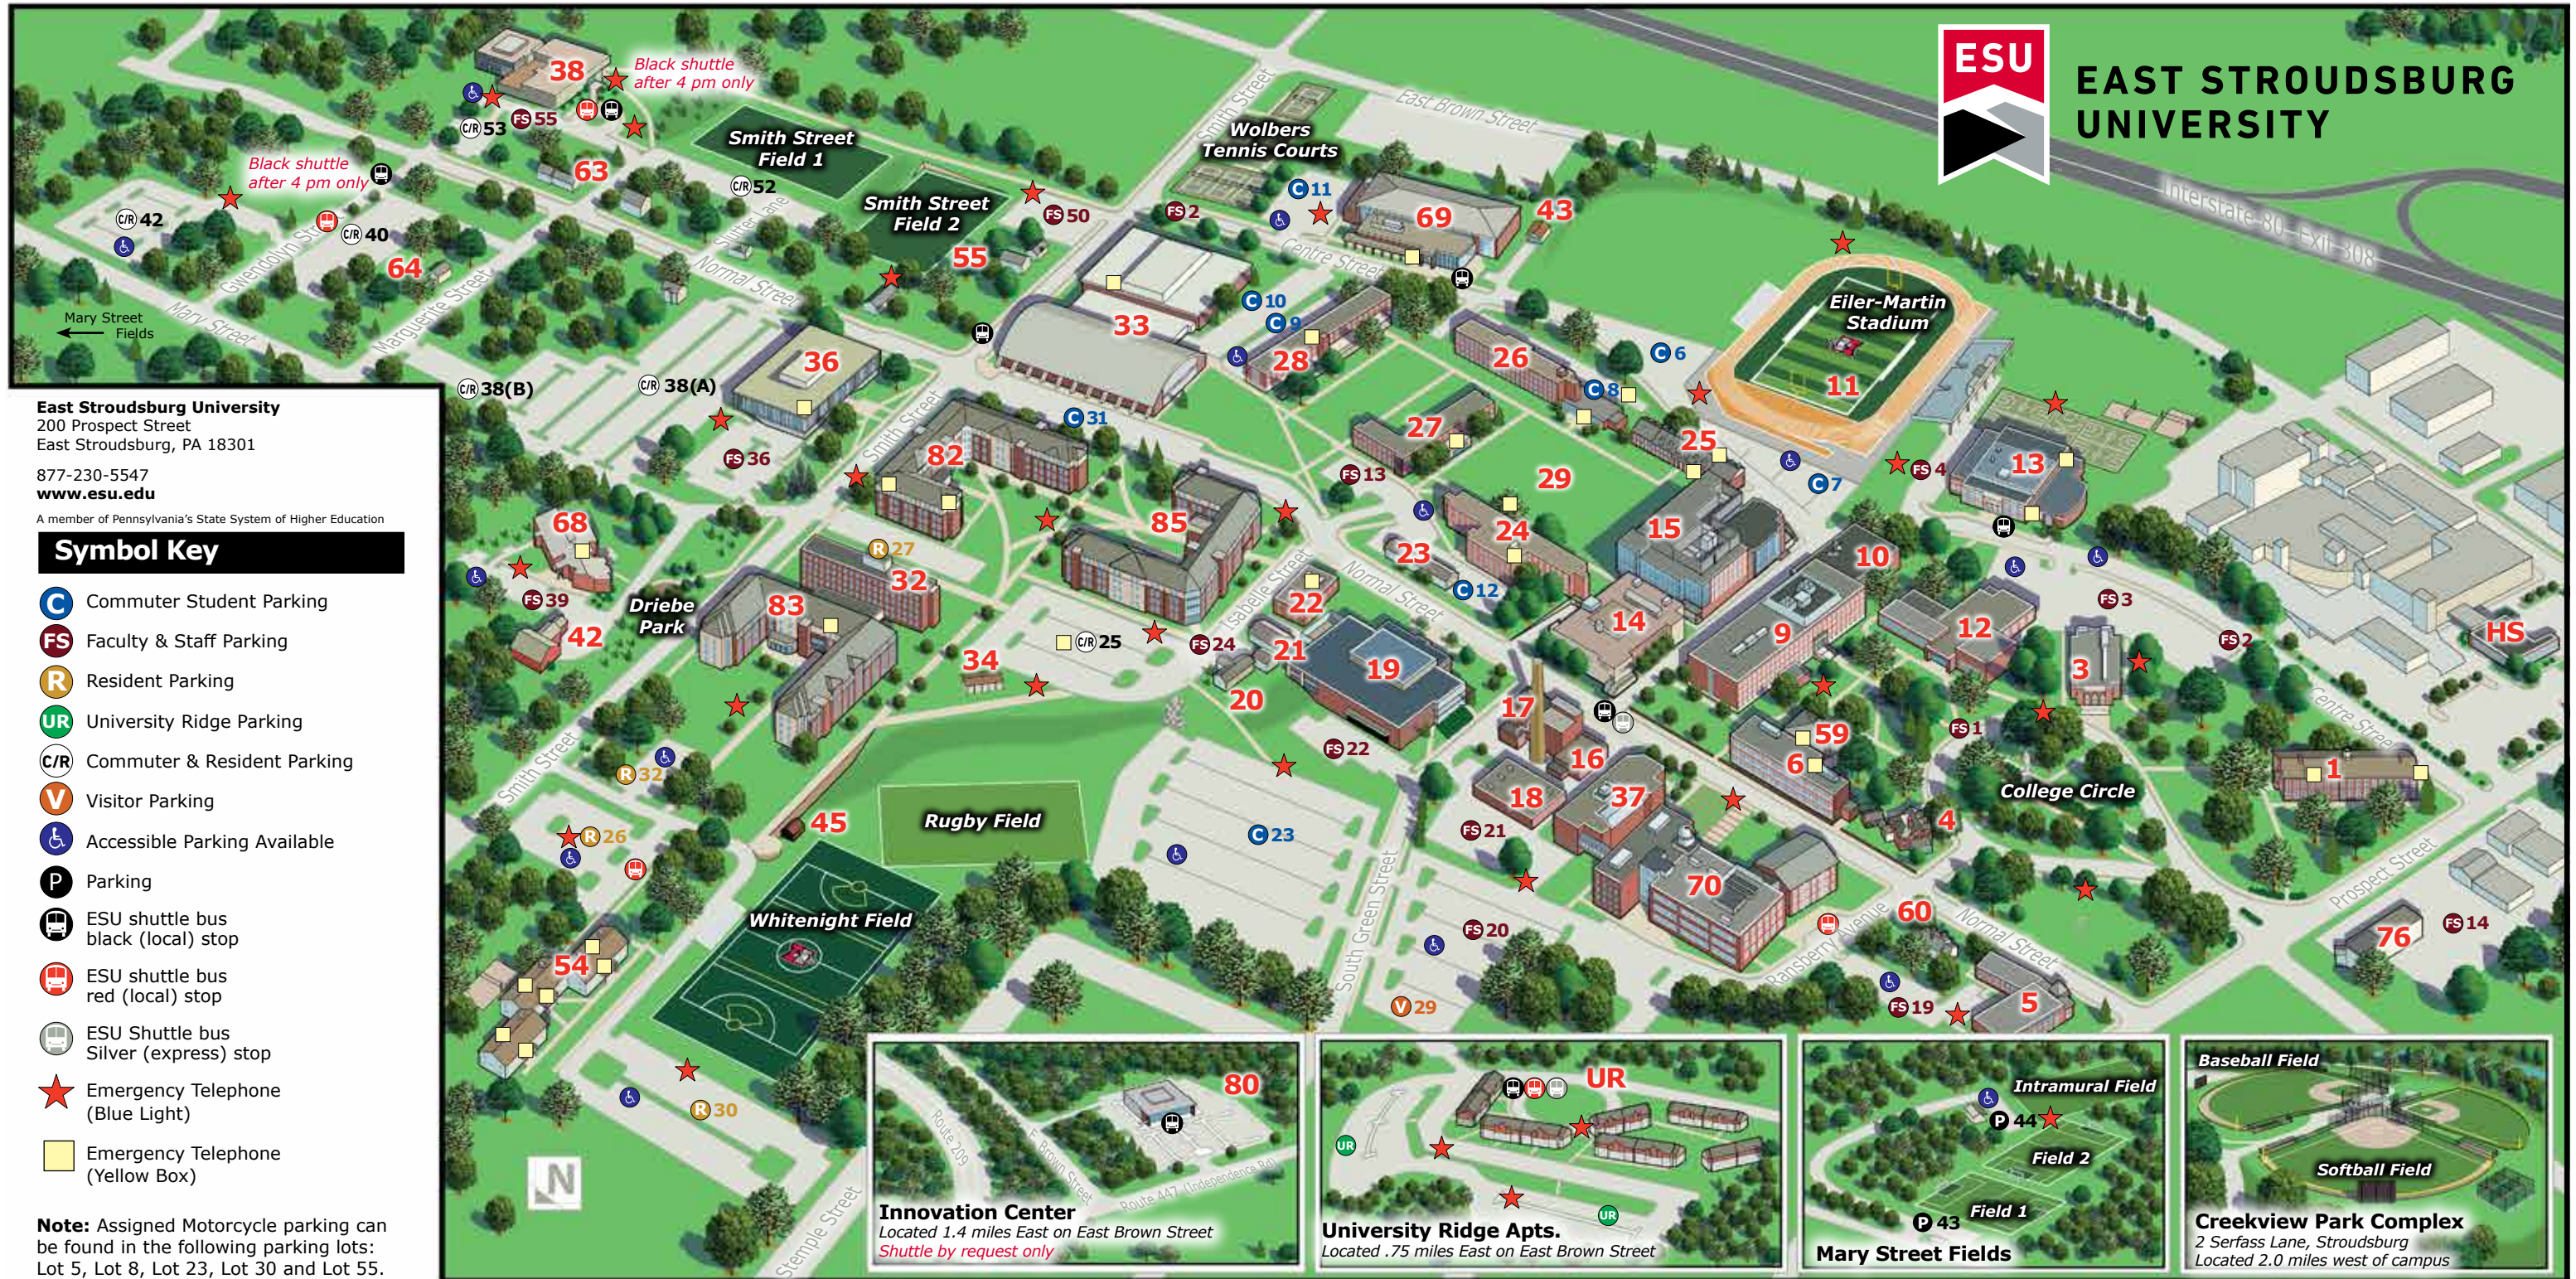

EAST STROUDSBURG UNIVERSITY

East Stroudsburg University
200 Prospect Street
East Stroudsburg, PA 18301
877-230-5547
www.esu.edu
A member of Pennsylvania's State System of Higher Education

Symbol Key

- Commuter Student Parking
- Faculty & Staff Parking
- Resident Parking
- University Ridge Parking
- Commuter & Resident Parking
- Visitor Parking
- Accessible Parking Available
- Parking
- ESU shuttle bus black (local) stop
- ESU shuttle bus red (local) stop
- ESU Shuttle bus Silver (express) stop
- Emergency Telephone (Blue Light)
- Emergency Telephone (Yellow Box)

Note: Assigned Motorcycle parking can be found in the following parking lots: Lot 5, Lot 8, Lot 23, Lot 30 and Lot 55.

Innovation Center
Located 1.4 miles East on East Brown Street
Shuttle by request only

University Ridge Apts.
Located .75 miles East on East Brown Street

Mary Street Fields
Intramural Field
Field 2
Field 1

Creekview Park Complex
2 Serfass Lane, Stroudsburg
Located 2.0 miles west of campus
Baseball Field
Softball Field

1. DeNike Center for Human Services
3. Abeloff Center for the Performing Arts
4. President's Residence
5. Reibman Administration Building
6. Gessner Science Hall
9. Stroud Hall
10. McGarry Communications Center
11. Eiler-Martin Stadium
12. Rosenkrans Hall
13. Zimbar-Liljenstein Hall
14. Original University Center
15. University Center
16. Facilities Management Complex

17. Utility Plant
18. Institutional Storeroom and Garage
19. Dansbury Commons
20. D.G.S. Field Office
21. Facilities Management Annex
22. Flagler-Metzgar Center
23. Upward Bound Center [285 Normal Street]
24. Laurel Residence Hall
25. Monroe Hall
26. Minsi Residence Hall
27. Shawnee Residence Hall
28. Linden Residence Hall

29. Main Quad
32. Lenape Residence Hall
33. Koehler Fieldhouse & Natatorium
34. Dave Carlyon Pavilion
36. Kemp Library
37. Moore Biology Hall
38. Fine and Performing Arts Center
42. Spangenburg Farm Barn & Storage [106 Smith Street]
43. Mitterling Field Storage
45. Whitenight Field Locker Room
54. University Apartments
55. Basketball Offices [216 Smith Street]

59. Joseph H. & Mildred E. Beers Lecture Hall
60. Office of Multicultural Affairs [96 Normal Street]
63. ROTC [427 Normal Street]
64. Facilities General Services [162 Marguerite Street]
68. Henry A. Ahnert Jr. Alumni Center
69. Mattioli Recreation Center
70. Warren E. '55 & Sandra Hoeffner Science and Technology Center
76. 145 Ridgeway
80. ESU Innovation Center [Dr. Jane Huffman Wildlife Genetics Institute 562 Independence Road]

82. Hemlock Suites [Campus Police, Residence Life]
83. Hawthorn Suites [Fitness Center]
85. Sycamore Suites [Health & Wellness, Title IX, Student Conduct & Community Standards]
4. HS ESU Health Services at Lehigh Valley Hospital - Pocono
5. UR University Ridge Apartments