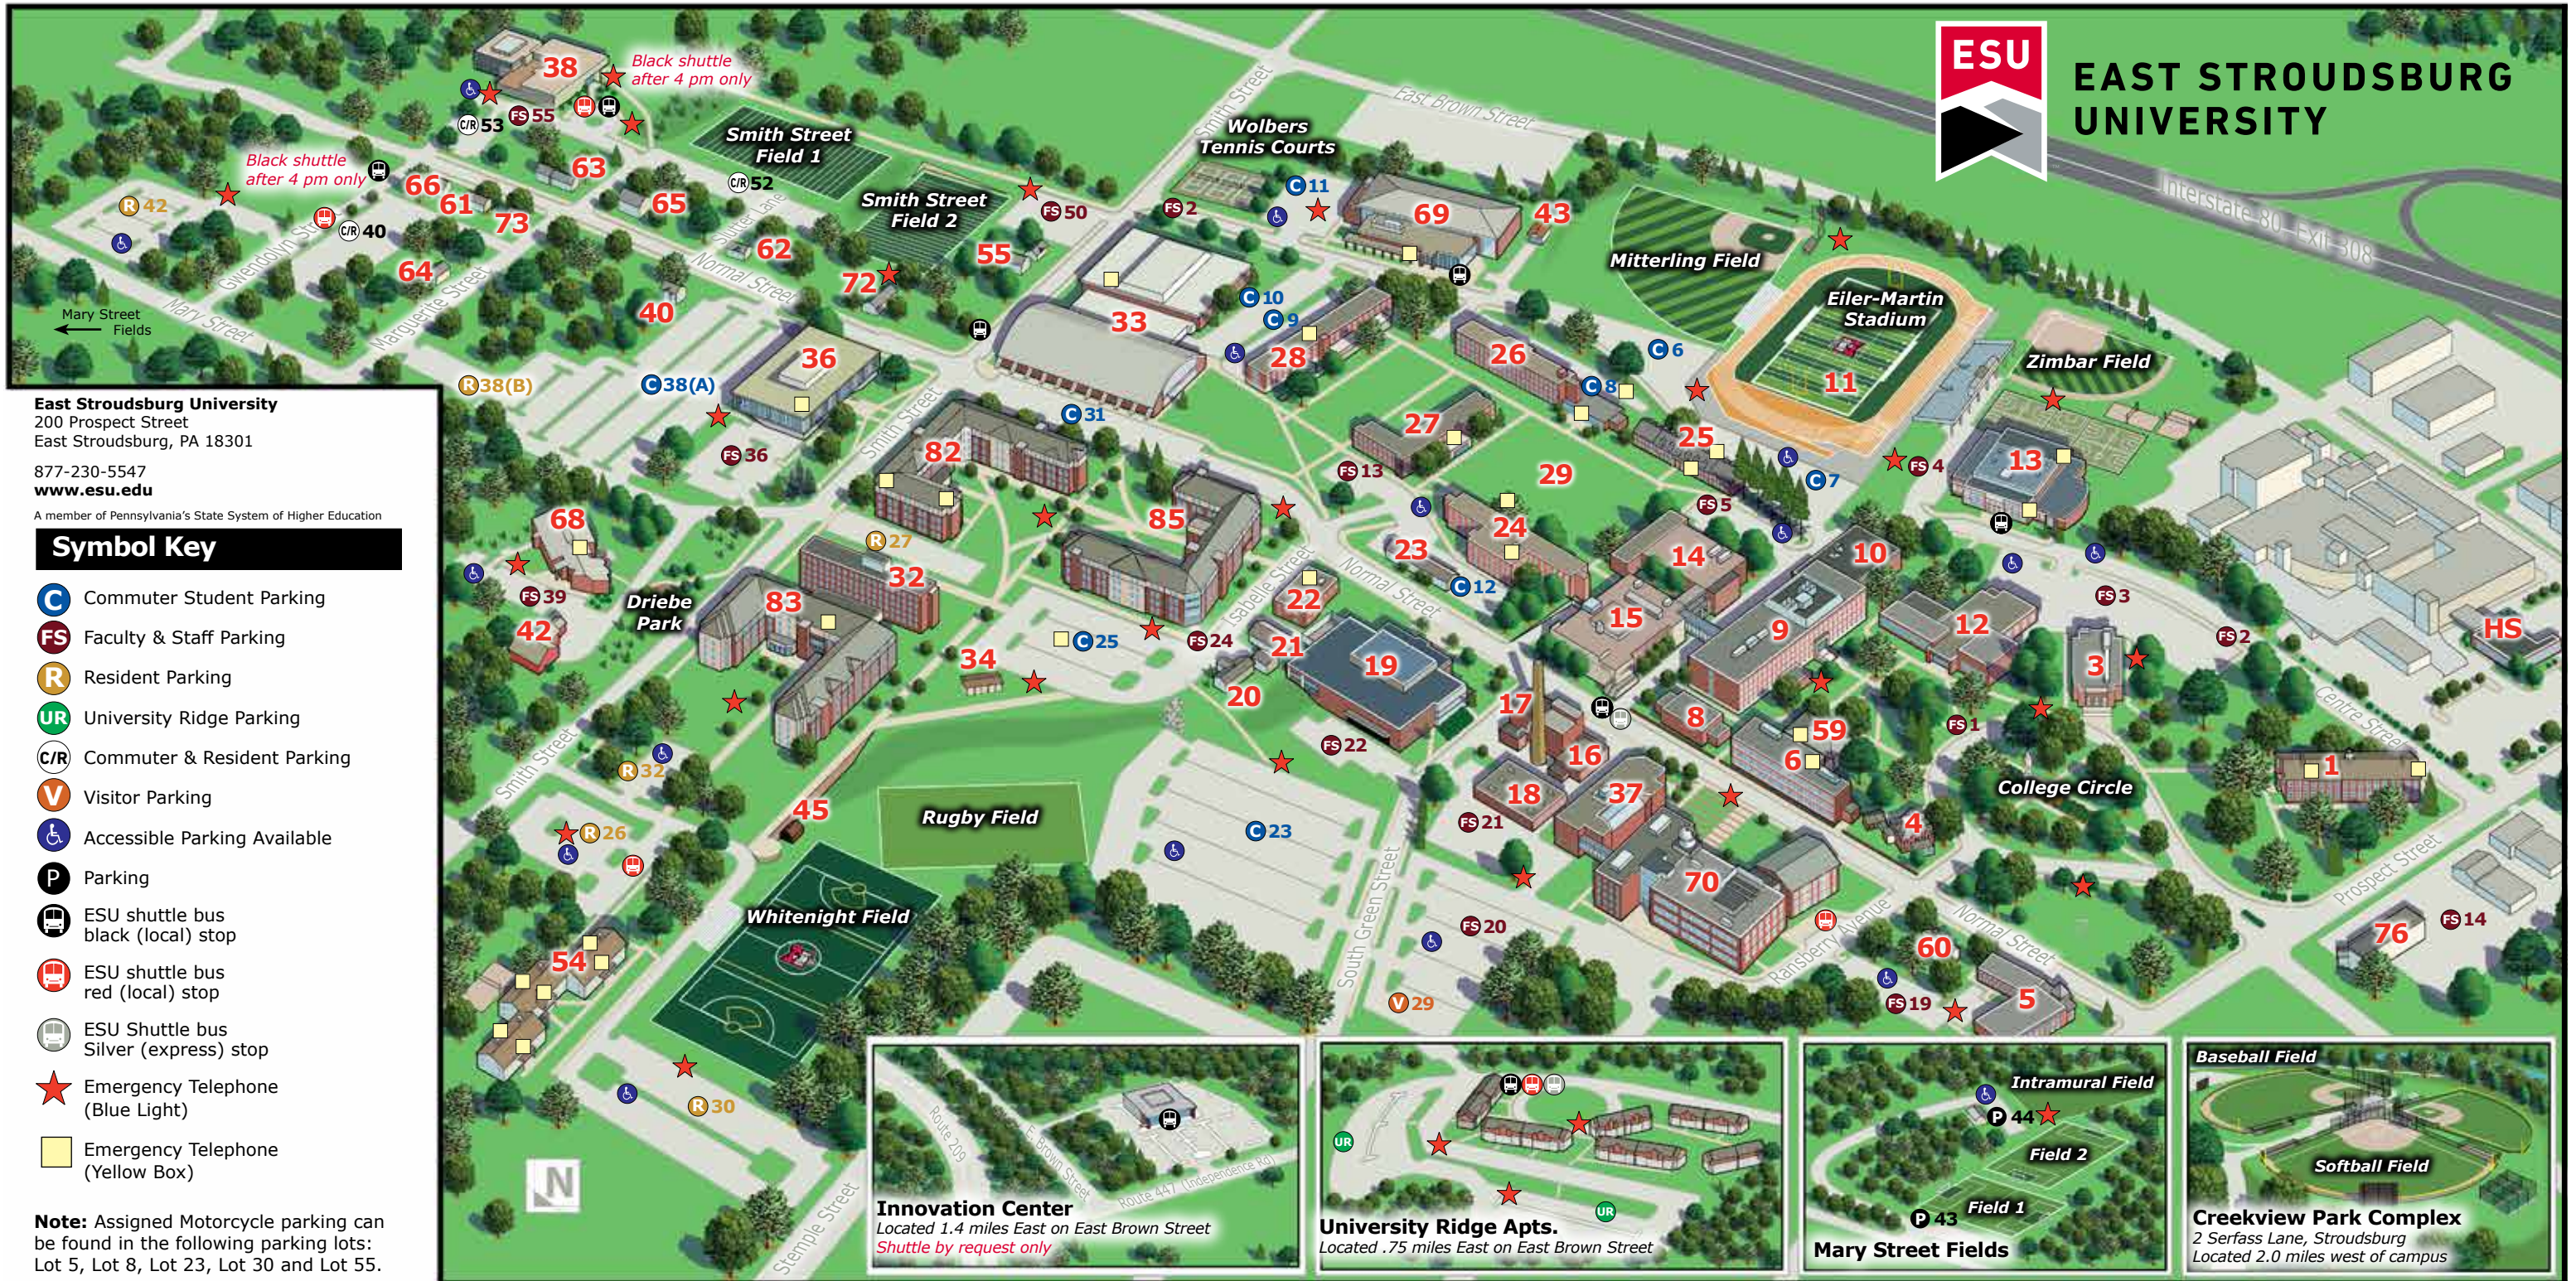

EAST STROUDSBURG UNIVERSITY

East Stroudsburg University
200 Prospect Street
East Stroudsburg, PA 18301
877-230-5547
www.esu.edu
A member of Pennsylvania's State System of Higher Education

Symbol Key

- C Commuter Student Parking
- FS Faculty & Staff Parking
- R Resident Parking
- UR University Ridge Parking
- C/R Commuter & Resident Parking
- V Visitor Parking
- ♿ Accessible Parking Available
- P Parking
- 🚌 ESU shuttle bus black (local) stop
- 🚌 ESU shuttle bus red (local) stop
- 🚌 ESU Shuttle bus Silver (express) stop
- ★ Emergency Telephone (Blue Light)
- ☐ Emergency Telephone (Yellow Box)

Note: Assigned Motorcycle parking can be found in the following parking lots: Lot 5, Lot 8, Lot 23, Lot 30 and Lot 55.

1. DeNike Center for Human Services
3. Abeloff Center for the Performing Arts
4. President's Residence
5. Reibman Administration Building
6. Gessner Science Hall
8. Computing Center
9. Stroud Hall
10. McGarry Communications Center
11. Eiler-Martin Stadium
12. Rosenkrans Hall
13. Zimbar-Liljenstein Hall
14. Center for Hospitality Management
15. University Center

16. Facilities Management Complex
17. Utility Plant
18. Institutional Storeroom and Garage
19. Dansbury Commons
20. D.G.S. Field Office
21. Facilities Management Annex
22. Flagler-Metzgar Center
23. Upward Bound Center [285 Normal Street]
24. Laurel Residence Hall
25. Monroe Hall
26. Minsi Residence Hall
27. Shawnee Residence Hall

28. Linden Residence Hall
29. Main Quad
32. Lenape Residence Hall
33. Koehler Fieldhouse & Natatorium
34. Dave Carlyon Pavilion
36. Kemp Library
37. Moore Biology Hall
38. Fine and Performing Arts Center
40. 420 Normal Street
42. Spangenburg Farm Barn & Storage [106 Smith Street]
43. Mitterling Field Storage
45. Whitenight Field Locker Room

54. University Apartments
55. 216 Smith Street
59. Joseph H. & Mildred E. Beers Lecture Hall
60. Office of Multicultural Affairs [96 Normal Street]
61. 434 Normal Street
62. 411 Normal Street
63. ROTC [427 Normal Street]
64. Facilities General Services [162 Marguerite Street]
65. 417 Normal Street
66. 432 Normal Street
68. Henry A. Ahnert Jr. Alumni Center

69. Mattioli Recreation Center
70. Warren E. '55 & Sandra Hoeffner Science and Technology Center
72. Conference Services [403 Normal Street]
73. Philosophy & Religious Studies [428 Normal Street]
76. Procurement and Contracting [145 Ridgeway]
80. ESU Innovation Center [Dr. Jane Huffman Wildlife Genetics Institute 562 Independence Road]

82. Hemlock Suites [Campus Police, Residence Life]
83. Hawthorn Suites [Fitness Center]
85. Sycamore Suites [Health & Wellness, Title IX, Student Conduct & Community Standards]
4. HS ESU Health Services at Lehigh Valley Hospital - Pocono
5. UR University Ridge Apartments