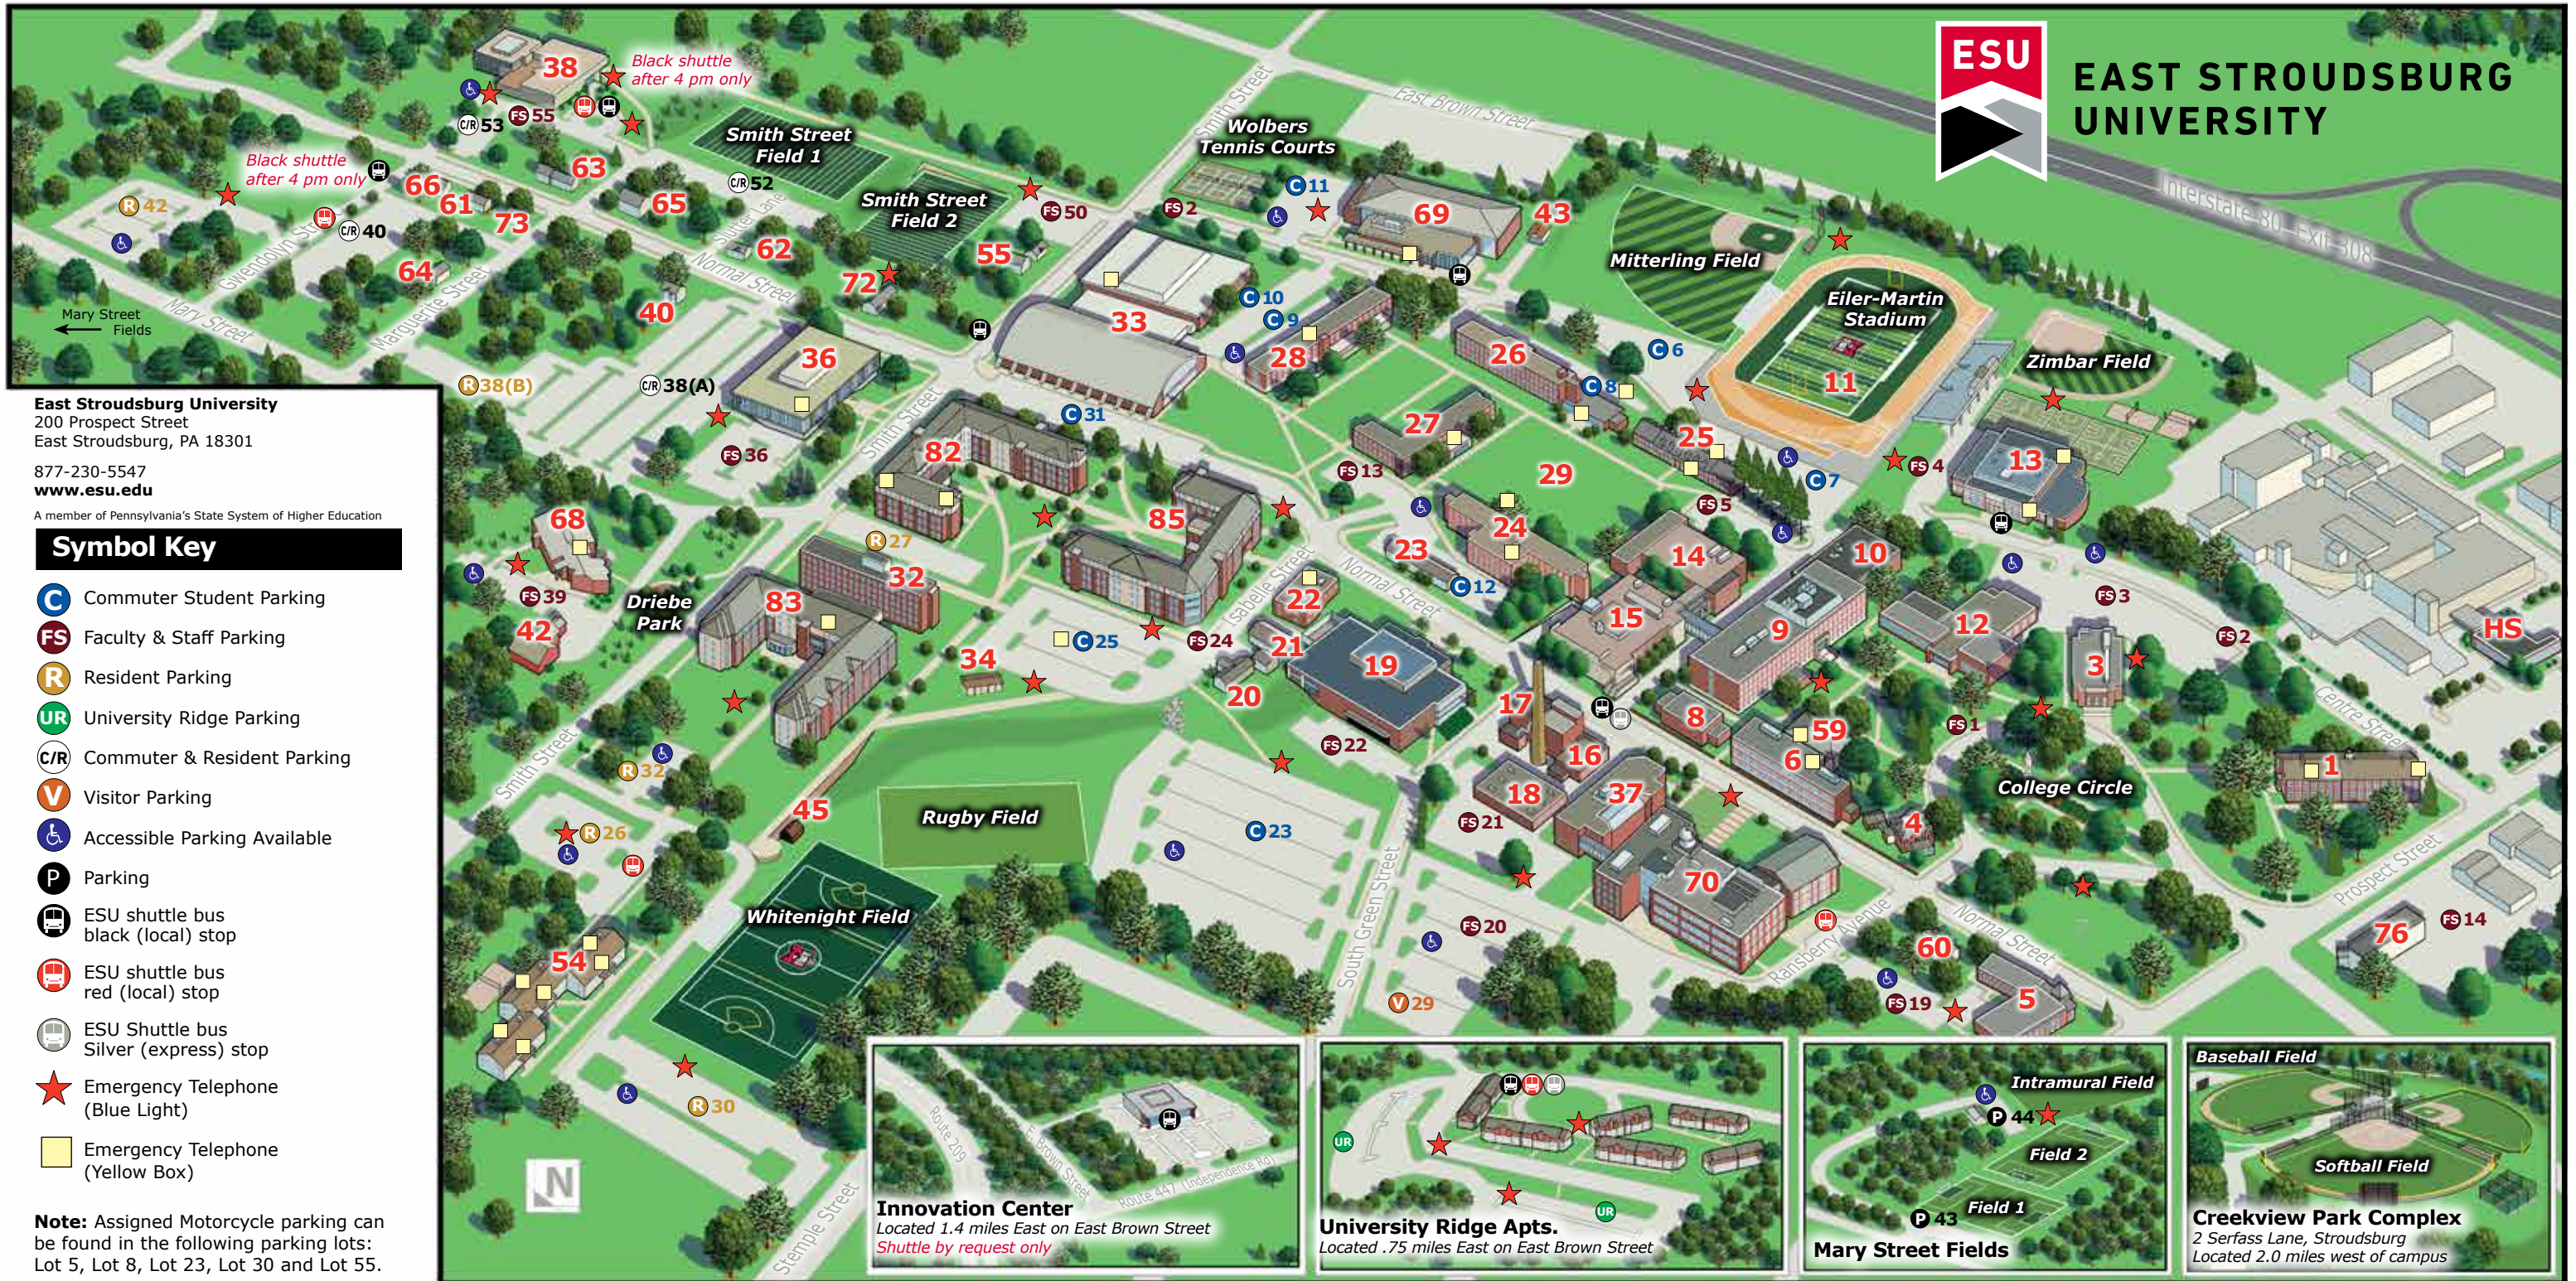

EAST STROUDSBURG UNIVERSITY

East Stroudsburg University
200 Prospect Street
East Stroudsburg, PA 18301
877-230-5547
www.esu.edu
A member of Pennsylvania's State System of Higher Education

Symbol Key

- Commuter Student Parking
- Faculty & Staff Parking
- Resident Parking
- University Ridge Parking
- Commuter & Resident Parking
- Visitor Parking
- Accessible Parking Available
- Parking
- ESU shuttle bus black (local) stop
- ESU shuttle bus red (local) stop
- ESU Shuttle bus Silver (express) stop
- Emergency Telephone (Blue Light)
- Emergency Telephone (Yellow Box)

Note: Assigned Motorcycle parking can be found in the following parking lots: Lot 5, Lot 8, Lot 23, Lot 30 and Lot 55.

Innovation Center
Located 1.4 miles East on East Brown Street
Shuttle by request only

University Ridge Apts.
Located .75 miles East on East Brown Street

Mary Street Fields
Intramural Field
Field 2
Field 1

Creekview Park Complex
2 Serfass Lane, Stroudsburg
Located 2.0 miles west of campus
Baseball Field
Softball Field