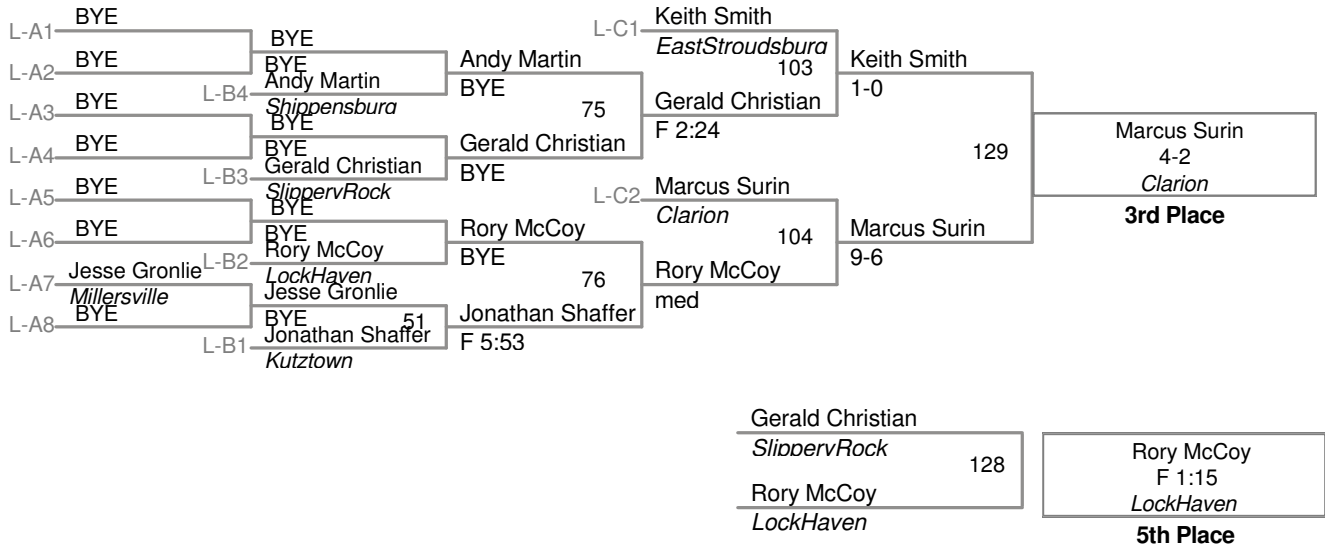

John Marsh
SlipperyRock
116

Nicholas Nauroth
10-3
Kutztown
5th Place

PSAC

141 Lbs

PSAC

157 Lbs

PSAC

165 Lbs