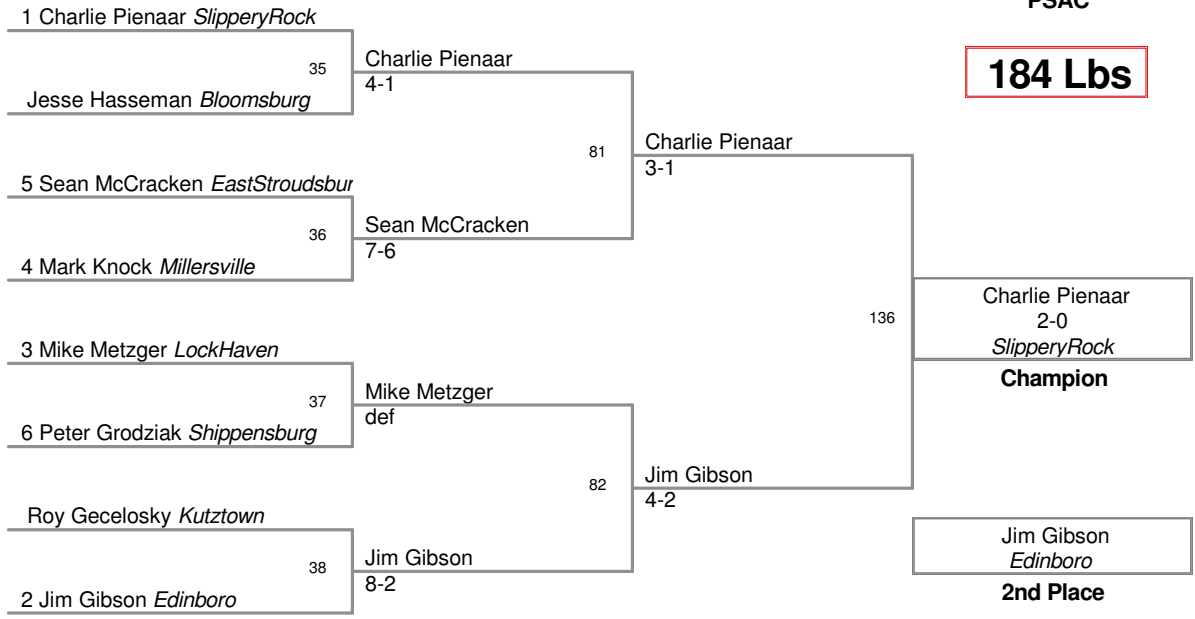

PSAC

184 Lbs