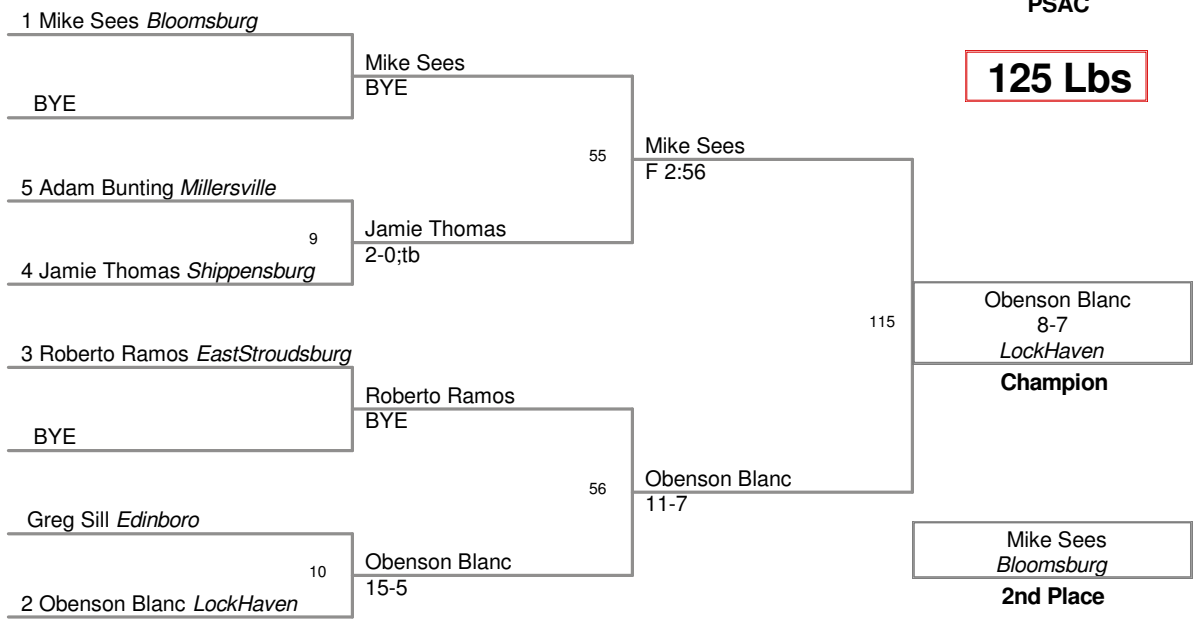

Plc	Points	Team
1	149.5	Bloomsburg
2	134.5	Edinboro
3	104.5	EastStroudsburg
4	87.0	LockHaven
5	73.5	Clarion
6	52.5	Shippensburg
7	41.5	Millersville
8	39.0	Kutztown
9	35.0	SlipperyRock

PSAC

125 Lbs

PSAC

133 Lbs

John Marsh
SlipperyRock
116

Nicholas Nauroth
10-3
Kutztown
5th Place

PSAC

141 Lbs

PSAC

157 Lbs

PSAC

165 Lbs