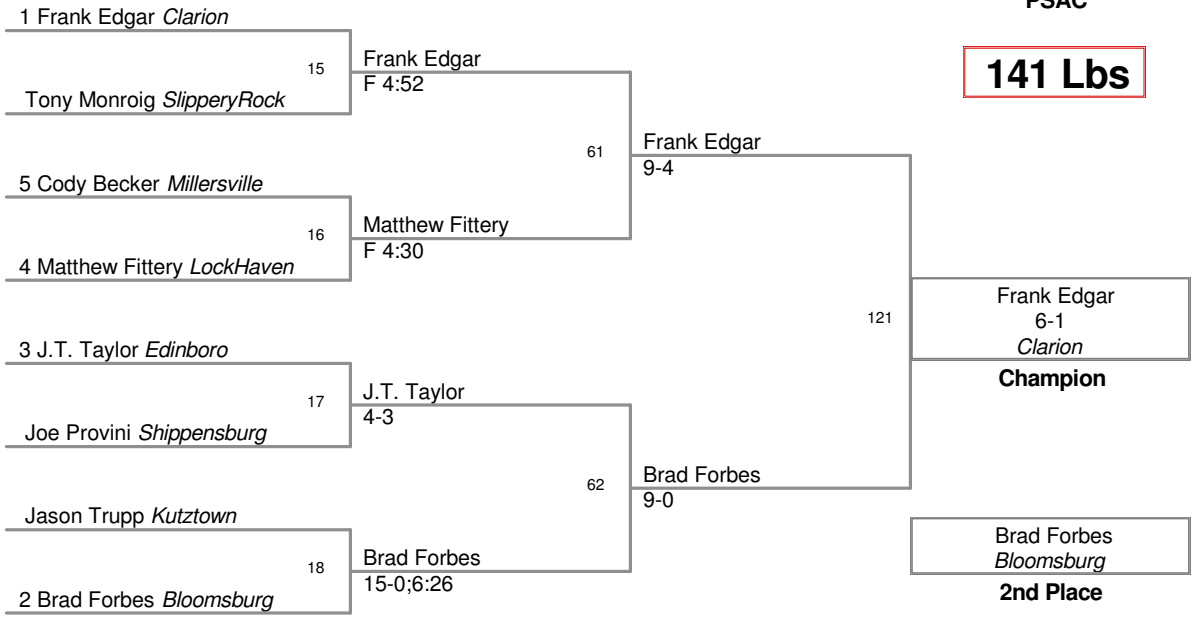

Plc	Points	Team
1	149.5	Bloomsburg
2	134.5	Edinboro
3	104.5	EastStroudsburg
4	87.0	LockHaven
5	73.5	Clarion
6	52.5	Shippensburg
7	41.5	Millersville
8	39.0	Kutztown
9	35.0	SlipperyRock

PSAC

125 Lbs

PSAC

133 Lbs

John Marsh
SlipperyRock
116

Nicholas Nauroth
10-3
Kutztown
5th Place

PSAC

141 Lbs

PSAC

157 Lbs

PSAC

165 Lbs