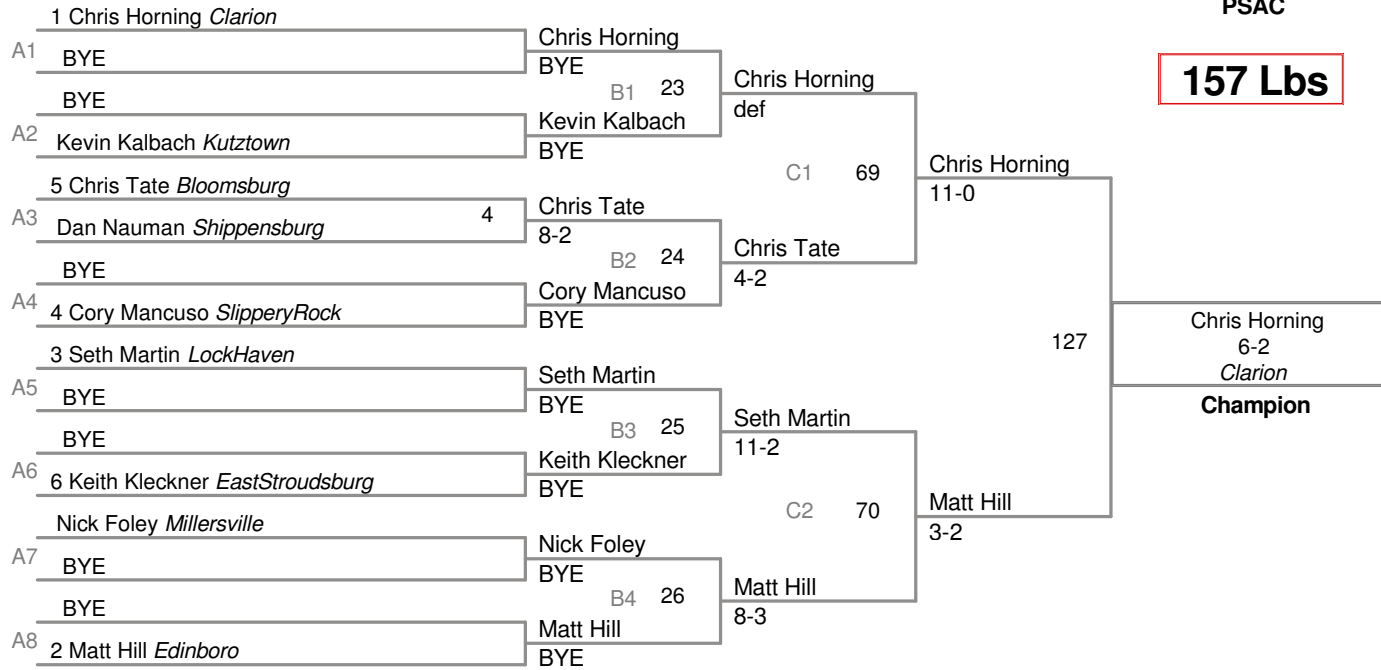

John Marsh
SlipperyRock
116

Nicholas Nauroth
10-3
Kutztown
5th Place

PSAC

141 Lbs

PSAC

157 Lbs

PSAC

165 Lbs