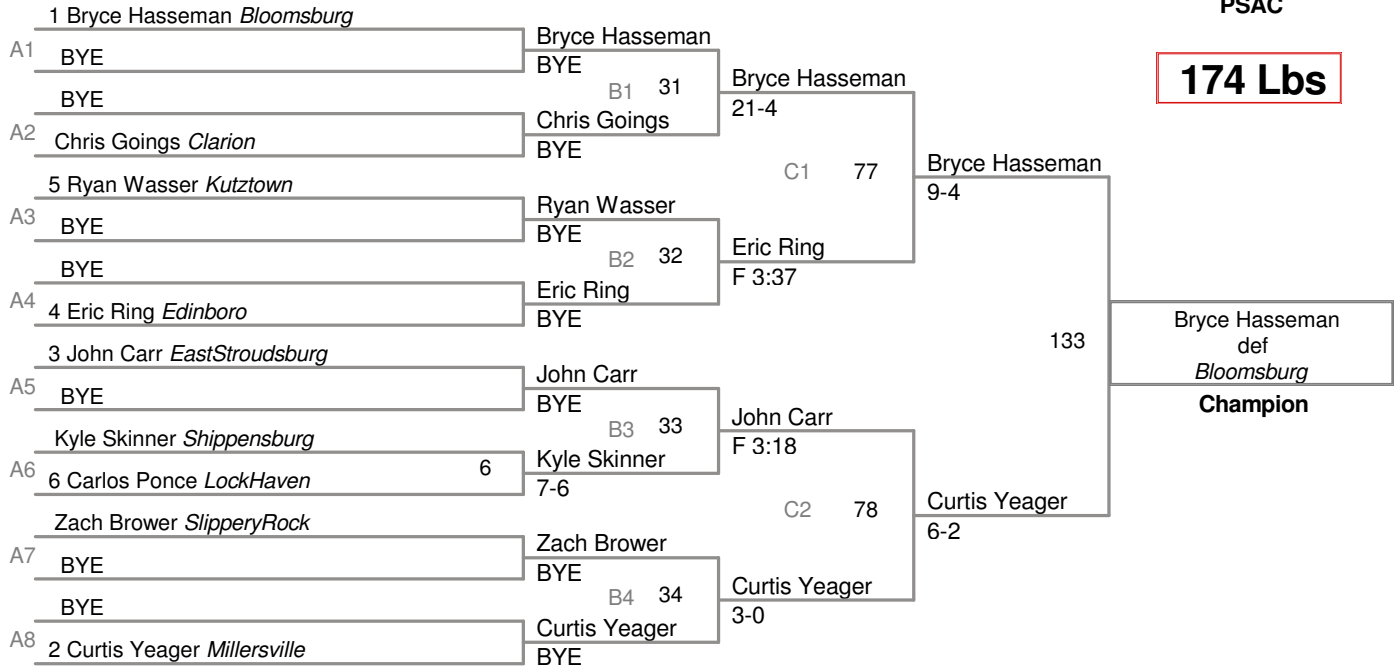

PSAC

174 Lbs