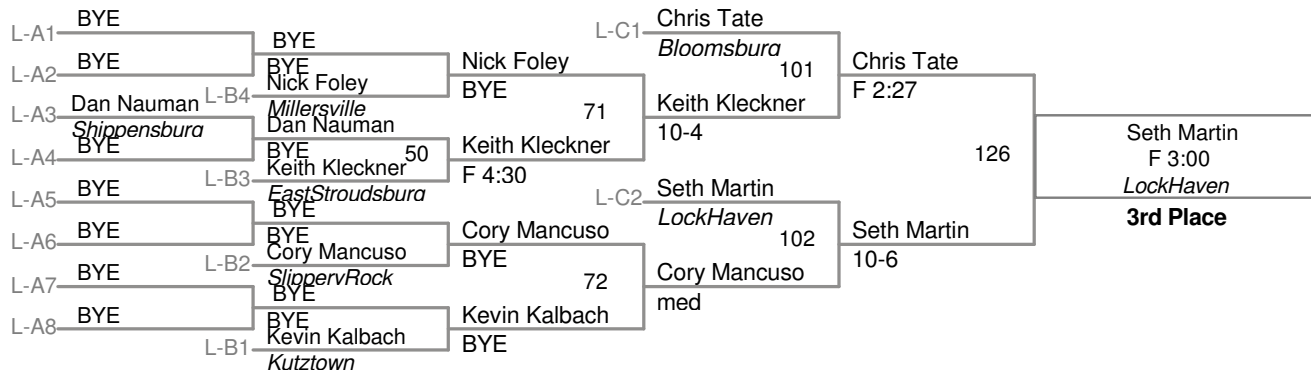

John Marsh
SlipperyRock
116

Nicholas Nauroth
10-3
Kutztown
5th Place

PSAC

141 Lbs

PSAC

157 Lbs

PSAC

165 Lbs