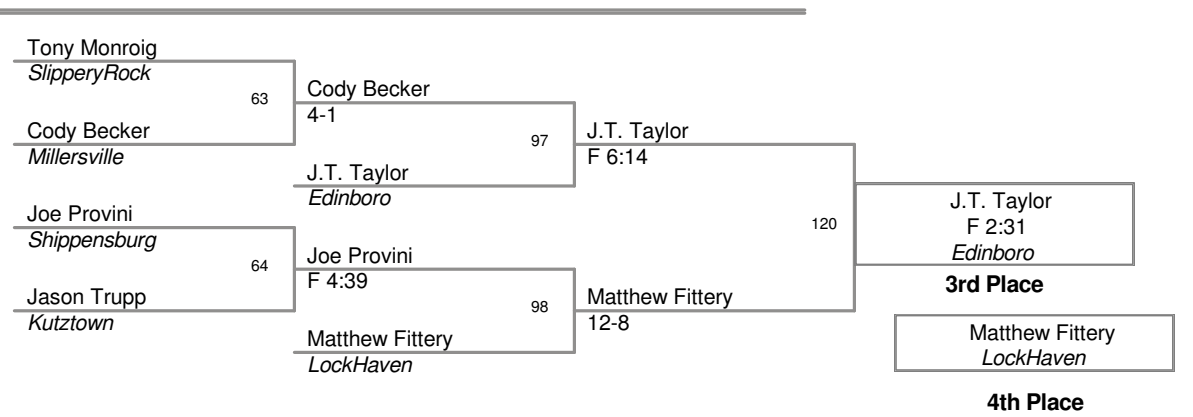

Plc	Points	Team
1	149.5	Bloomsburg
2	134.5	Edinboro
3	104.5	EastStroudsburg
4	87.0	LockHaven
5	73.5	Clarion
6	52.5	Shippensburg
7	41.5	Millersville
8	39.0	Kutztown
9	35.0	SlipperyRock

PSAC

125 Lbs

PSAC

133 Lbs

John Marsh
SlipperyRock
116

Nicholas Nauroth
10-3
Kutztown
5th Place

PSAC

141 Lbs

PSAC

157 Lbs

PSAC

165 Lbs