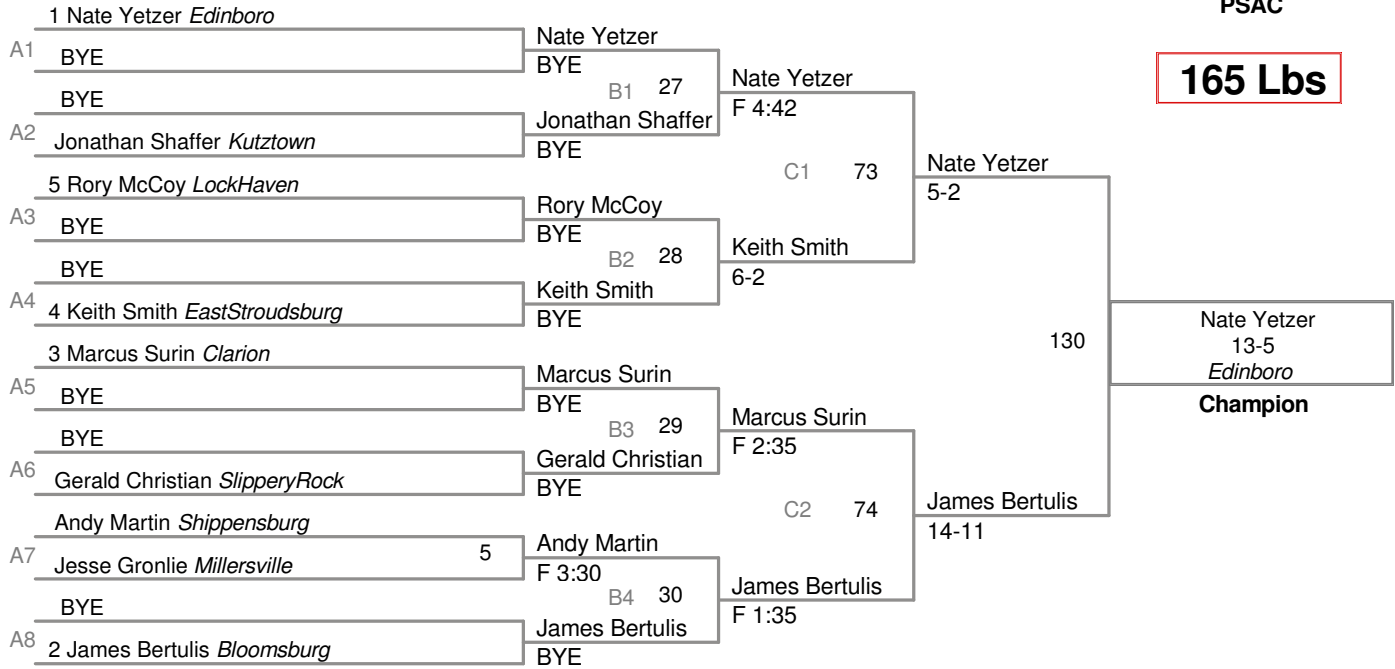

John Marsh
SlipperyRock
116

Nicholas Nauroth
10-3
Kutztown
5th Place

PSAC

141 Lbs

PSAC

157 Lbs

PSAC

165 Lbs

PSAC

174 Lbs

PSAC

184 Lbs

PSAC

197 Lbs

PSAC

285 Lbs