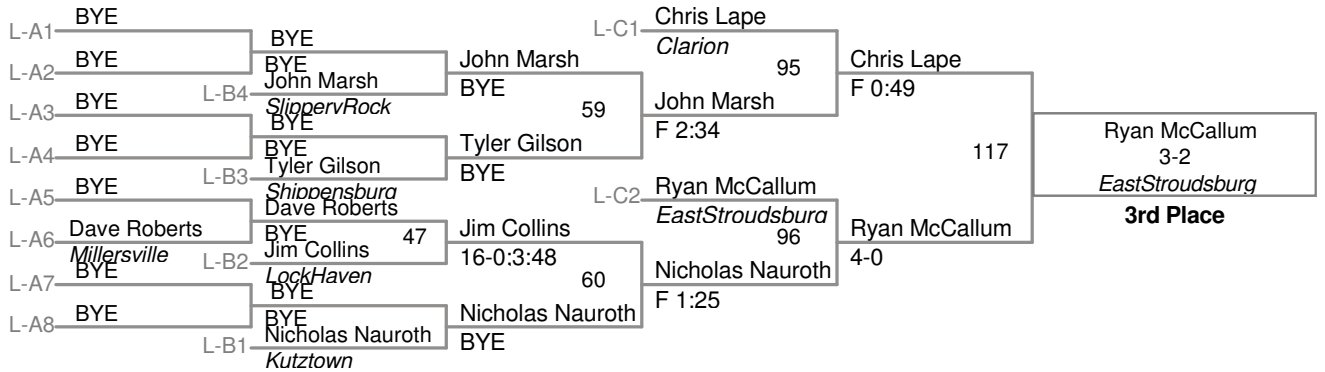

Plc	Points	Team
1	149.5	Bloomsburg
2	134.5	Edinboro
3	104.5	EastStroudsburg
4	87.0	LockHaven
5	73.5	Clarion
6	52.5	Shippensburg
7	41.5	Millersville
8	39.0	Kutztown
9	35.0	SlipperyRock

PSAC

125 Lbs

PSAC

133 Lbs