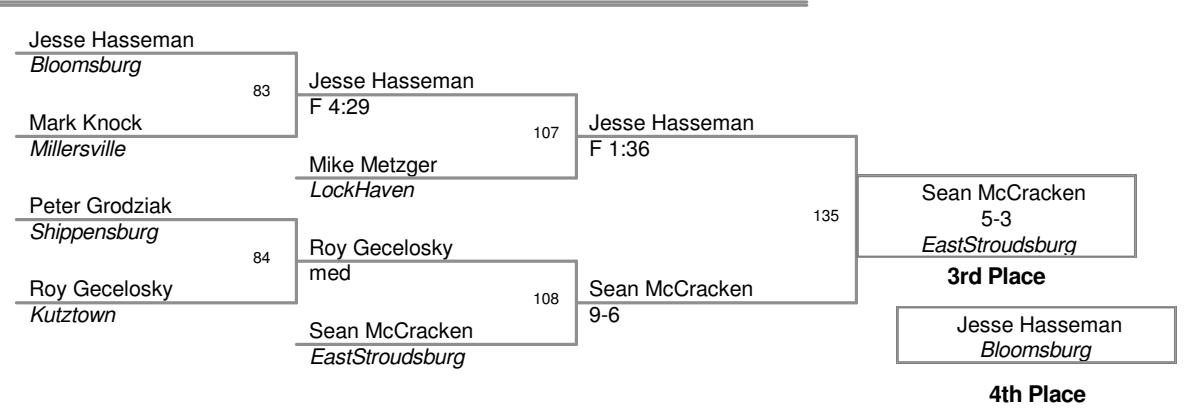

PSAC

184 Lbs