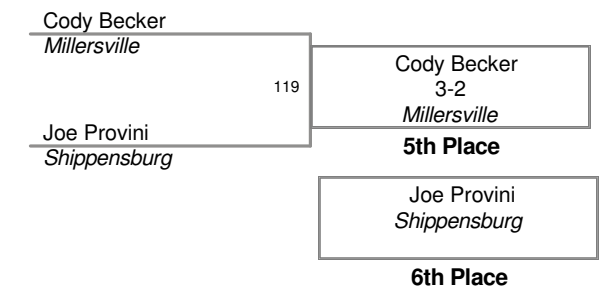

PSAC

141 Lbs