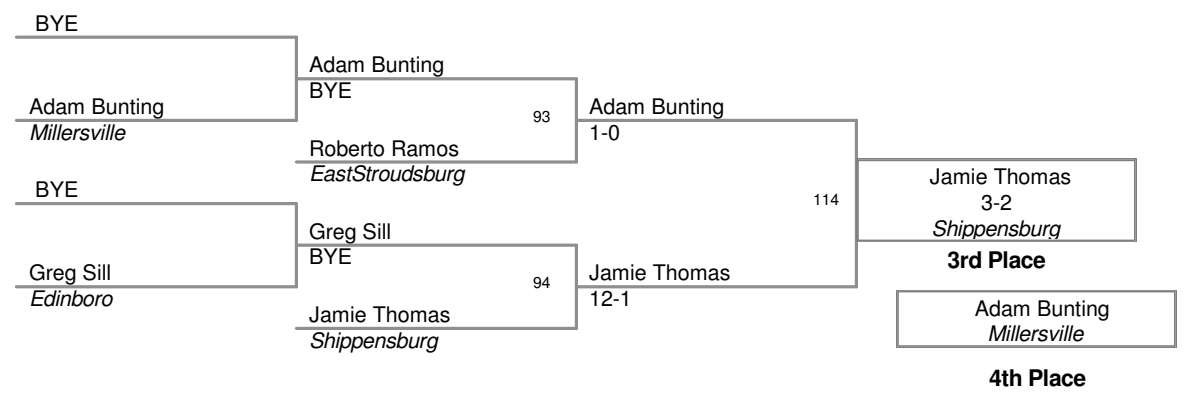

Plc	Points	Team
1	149.5	Bloomsburg
2	134.5	Edinboro
3	104.5	EastStroudsburg
4	87.0	LockHaven
5	73.5	Clarion
6	52.5	Shippensburg
7	41.5	Millersville
8	39.0	Kutztown
9	35.0	SlipperyRock

PSAC

125 Lbs

PSAC

133 Lbs

John Marsh
SlipperyRock
116

Nicholas Nauroth
10-3
Kutztown
5th Place

PSAC

141 Lbs

PSAC

157 Lbs

PSAC

165 Lbs