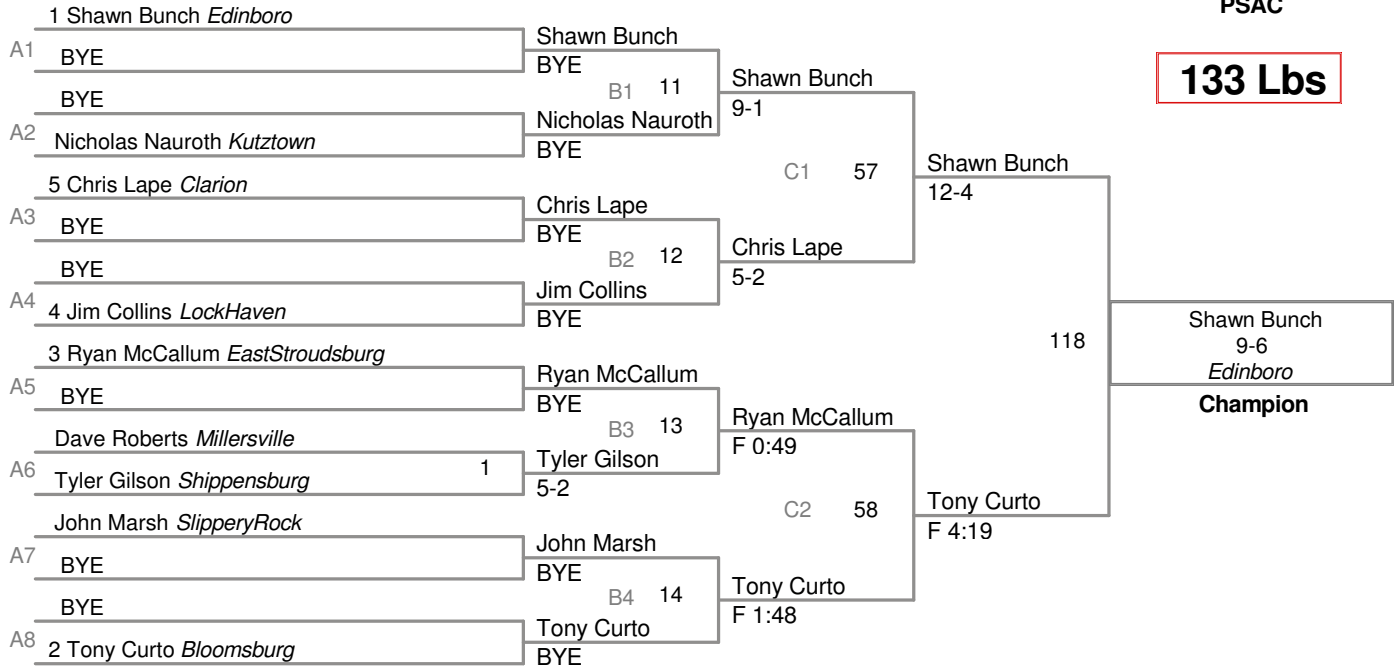

Plc	Points	Team
1	149.5	Bloomsburg
2	134.5	Edinboro
3	104.5	EastStroudsburg
4	87.0	LockHaven
5	73.5	Clarion
6	52.5	Shippensburg
7	41.5	Millersville
8	39.0	Kutztown
9	35.0	SlipperyRock

PSAC

125 Lbs

PSAC

133 Lbs